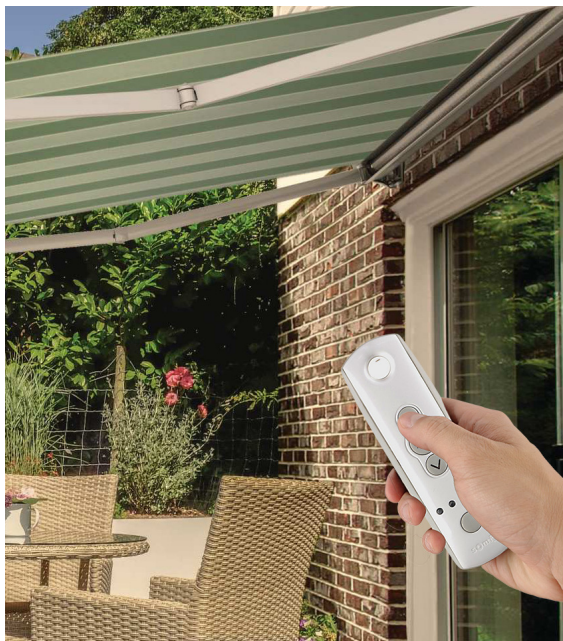

Shuttercraft have partnered with Base, a premium manufacturer of custom awnings. Here's a glimpse into their outstanding craftsmanship.

"Our factory is based in the West Midlands, where our skilled team exclusively assemble awnings, produce awning covers and distribute awning fabric, both by the roll and by cut length.

We offer a wide and comprehensive range of retractable awnings and accessories. Plus in addition, our design service can create personalised and custom-made solutions and we can print your logo on an awning. Achieving a custom finish on your awning has never been easier.

- *Superb product quality supported with 5 year guarantee*
- *Internationally renowned manufacturing partners - BAT, Dickson, and Somfy*
- *Quality awnings with a rapid turnaround"*

Shuttercraft®

somfy.

Discover Premium Products

Time-Saving, Effortless, Energy Efficient Solutions

Thanks to automation technology from Somfy, your awning offers optimal comfort, convenience, and sun protection.

Did you know a motorized awning can reduce energy consumption by up to 40%.

Innovative features like automatic lighting and heating create a seamless transition from day to night. Partnering with Somfy ensures cutting-edge solutions meeting European safety standards.

Choose from a range of motors and controls to fit your preference. With Somfy's quality and our top-rated service, enjoy years of outdoor comfort and style.

somfy®